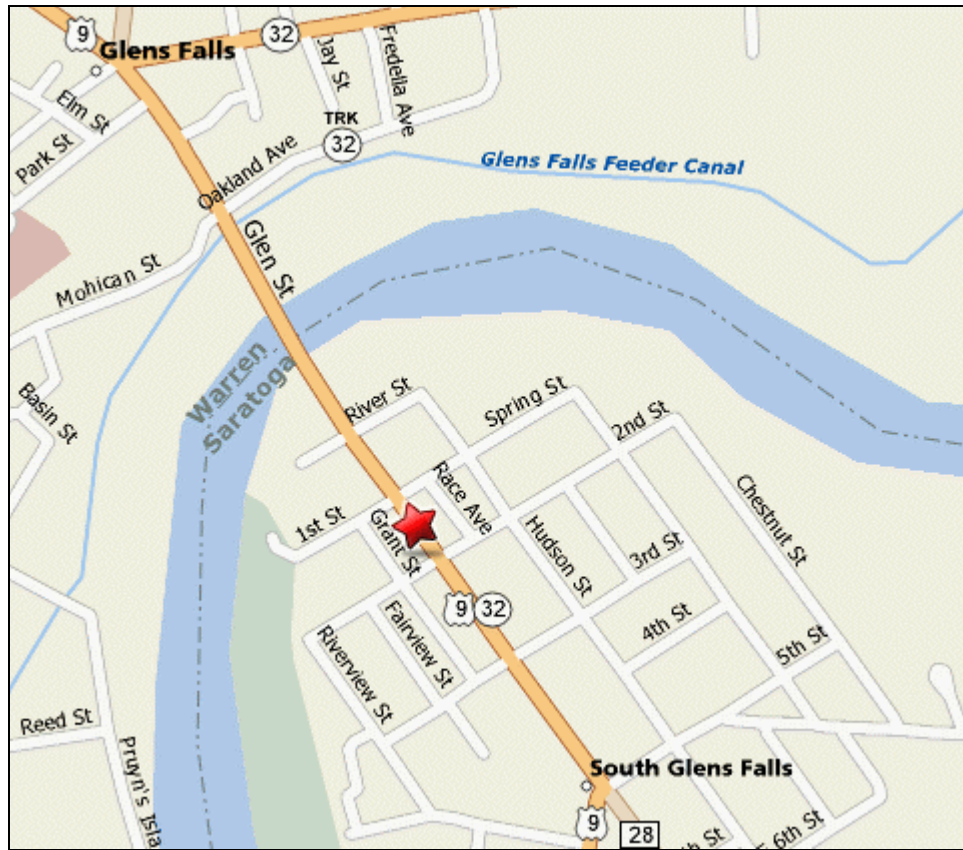

North Country Computer

Tech Support for You & Your Business

Directions to North Country Computer 48 B Main Street, South Glens Falls, NY 12803 • 518-743-1147

From the North

- Take I-87 S
- Take the RT-254 exit- EXIT 19- toward GLENS FALLS / HUDSON FALLS
- Turn RIGHT onto AVIATION RD / NY-254
- Turn RIGHT onto UPPER GLEN ST / US-9. Continue to follow US-9
- End at 48 Main St, South Glens Falls, NY 12803 (on right-hand side)

From the South

- Take I-87 N
- Merge onto US-9 N via EXIT 17N toward SOUTH GLENS FALLS
- Turn LEFT onto US-9 / NY-32
- End at 48 Main St, South Glens Falls, NY 12803-4731 (on left-hand side)

Visit us online! www.NorthCountryComputer.com